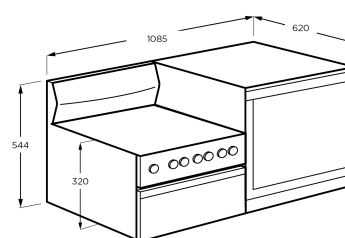

Elevated Freestanding Cookers

WDG110WC, WDG112WC, WDE132WC, WDE143WC

Product Dimension

Total height (mm) - 520, Total width (mm)
- 1085, Total depth (mm) - 620